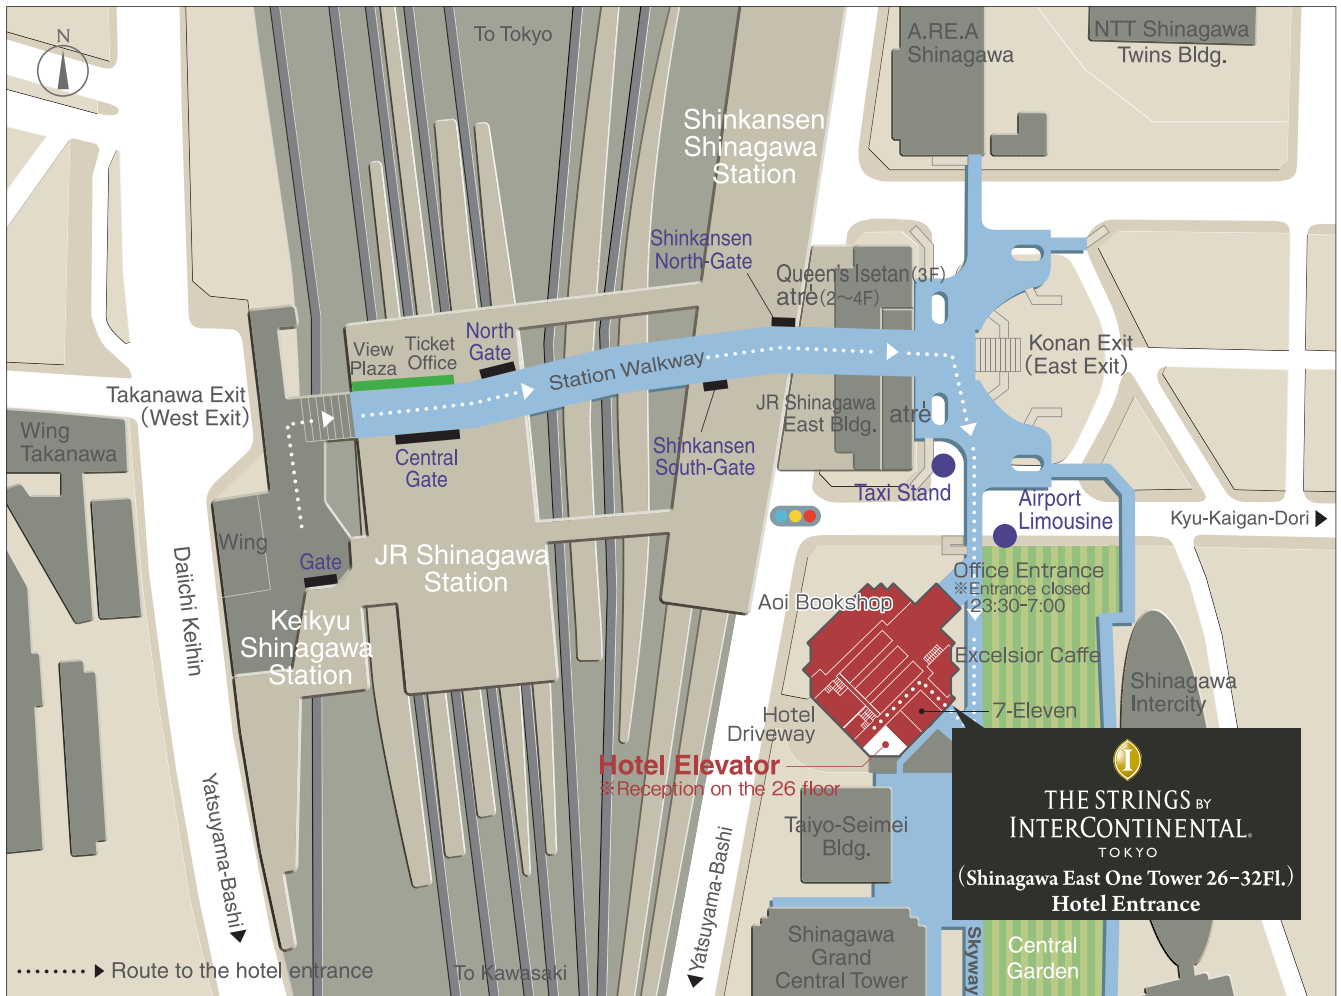

ACCESS & MAP

THE STRINGS by InterContinental TOKYO

26-32 FLOOR, SHINAGAWA EAST 1 TOWER, 2-16-1 KONAN, MINATO-KU
TOKYO, 108 8282 JAPAN

TEL +81 3 5783 1111

FAX +81 3 5783 1112

1 min. walk from JR Shinagawa Station, Konan Exit

Narita Airport: Approx. 70 min. by Narita Express or 90 min. by Airport Limousine

Haneda Airport : Approx. 20 min. by Keikyu Line